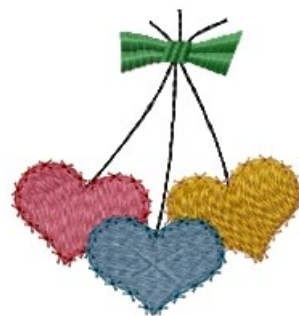

**Name:** Colorful Hearts Machine Embroidery Design

**SKU:** HS01-HSE100632

**Brand:** HeartStrings Embroidery

**Unique Colors:** 13 (8 color Stops)

## Unique Colors

	Color Name (Color Code)	Manufacturer - Type
	Super White (1001) [No Color Selected]	madeira - rayon
	Dusty Lilac (1263) [No Color Selected]	madeira - rayon
	Crocus (286)	Exquisite - Polyester 1000m

# Complete Color Sequence

#		Color Name (Color Code)	Manufacturer - Type
1		Super White (1001) [No Color Selected]	madeira - rayon
2		Super White (1001) [No Color Selected]	madeira - rayon
3		Crocus (286)	Exquisite - Polyester 1000m