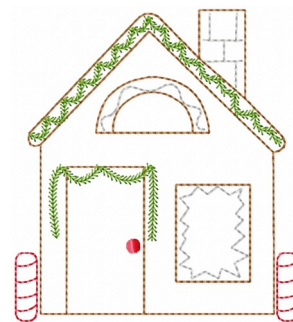

Name: House Outline Machine Embroidery Design

SKU: HS01-HSE100610

Brand: HeartStrings Embroidery

Unique Colors: 13 (4 color Stops)

Unique Colors

	Color Name (Color Code)	Manufacturer - Type
	Super White (1001) [No Color Selected]	madeira - rayon
	Dusty Lilac (1263) [No Color Selected]	madeira - rayon
	Crocus (286)	Exquisite - Polyester 1000m