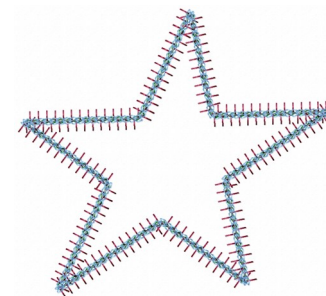

Name: Star Outline Machine Embroidery Design

SKU: HS01-HSE100605

Brand: HeartStrings Embroidery

Unique Colors: 13 (4 color Stops)

Unique Colors

	Color Name (Color Code)	Manufacturer - Type
	Super White (1001) [No Color Selected]	madeira - rayon
	Dusty Lilac (1263) [No Color Selected]	madeira - rayon
	Crocus (286)	Exquisite - Polyester 1000m

Complete Color Sequence

#		Color Name (Color Code)	Manufacturer - Type
1		Super White (1001) [No Color Selected]	madeira - rayon
2		Super White (1001) [No Color Selected]	madeira - rayon
3		Crocus (286)	Exquisite - Polyester 1000m