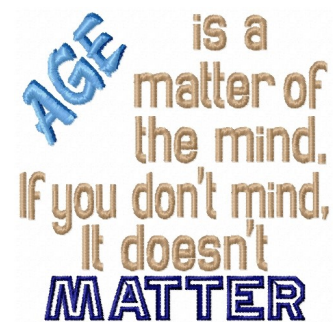

Name: A Matter Of Mind Machine Embroidery Design

SKU: HS01-HSE100600

Brand: HeartStrings Embroidery

Unique Colors: 13 (5 color Stops)

Unique Colors

	Color Name (Color Code)	Manufacturer - Type
	Super White (1001) [No Color Selected]	madeira - rayon
	Dusty Lilac (1263) [No Color Selected]	madeira - rayon
	Crocus (286)	Exquisite - Polyester 1000m