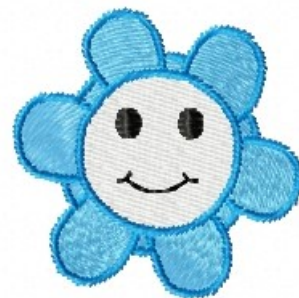

**Name:** Blue Daisy

**SKU:** HS01-HSE1005\_4

**Brand:** HeartStrings Embroidery

**Unique Colors:** 13 (4 color Stops)

## Unique Colors

	<b>Color Name (Color Code)</b>	<b>Manufacturer - Type</b>
	Super White (1001) [No Color Selected]	madeira - rayon
	Dusty Lilac (1263) [No Color Selected]	madeira - rayon
	Crocus (286)	Exquisite - Polyester 1000m

# Complete Color Sequence

#		Color Name (Color Code)	Manufacturer - Type
1		Super White (1001) [No Color Selected]	madeira - rayon
2		Super White (1001) [No Color Selected]	madeira - rayon
3		Crocus (286)	Exquisite - Polyester 1000m