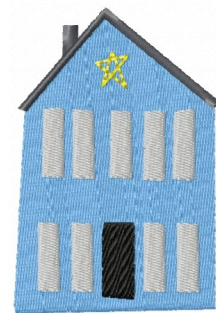

Name: Primitive Home Machine Embroidery Design

SKU: HS01-HSE100594

Brand: HeartStrings Embroidery

Unique Colors: 13 (5 color Stops)

Unique Colors

	Color Name (Color Code)	Manufacturer - Type
	Super White (1001) [No Color Selected]	madeira - rayon
	Dusty Lilac (1263) [No Color Selected]	madeira - rayon
	Crocus (286)	Exquisite - Polyester 1000m

Complete Color Sequence

#		Color Name (Color Code)	Manufacturer - Type
1		Super White (1001) [No Color Selected]	madeira - rayon
2		Super White (1001) [No Color Selected]	madeira - rayon
3		Crocus (286)	Exquisite - Polyester 1000m