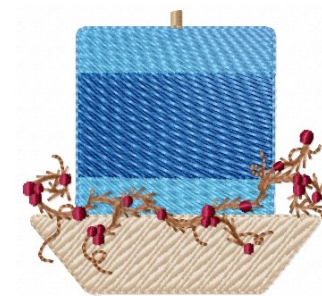

**Name:** Primitive Candle Machine Embroidery Design

**SKU:** HS01-HSE100591

**Brand:** HeartStrings Embroidery

**Unique Colors:** 13 (7 color Stops)

## Unique Colors

	<b>Color Name (Color Code)</b>	<b>Manufacturer - Type</b>
	Super White (1001) [No Color Selected]	madeira - rayon
	Dusty Lilac (1263) [No Color Selected]	madeira - rayon
	Crocus (286)	Exquisite - Polyester 1000m

# Complete Color Sequence

#		Color Name (Color Code)	Manufacturer - Type
1		Super White (1001) [No Color Selected]	madeira - rayon
2		Super White (1001) [No Color Selected]	madeira - rayon
3		Crocus (286)	Exquisite - Polyester 1000m