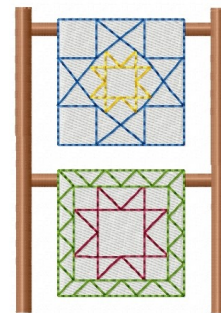

Name: Quilts On Rack Machine Embroidery Design

SKU: HS01-HSE100590

Brand: HeartStrings Embroidery

Unique Colors: 13 (6 color Stops)

Unique Colors

	Color Name (Color Code)	Manufacturer - Type
	Super White (1001) [No Color Selected]	madeira - rayon
	Dusty Lilac (1263) [No Color Selected]	madeira - rayon
	Crocus (286)	Exquisite - Polyester 1000m

Complete Color Sequence

#		Color Name (Color Code)	Manufacturer - Type
1		Super White (1001) [No Color Selected]	madeira - rayon
2		Super White (1001) [No Color Selected]	madeira - rayon
3		Crocus (286)	Exquisite - Polyester 1000m