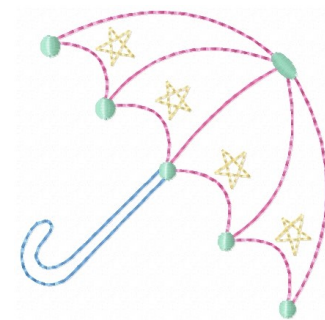

**Name:** Umbrella Outline Machine Embroidery Design

**SKU:** HS01-HSE100549

**Brand:** HeartStrings Embroidery

**Unique Colors:** 13 (4 color Stops)

## Unique Colors

	Color Name (Color Code)	Manufacturer - Type
	Super White (1001) [No Color Selected]	madeira - rayon
	Dusty Lilac (1263) [No Color Selected]	madeira - rayon
	Crocus (286)	Exquisite - Polyester 1000m

# Complete Color Sequence

#		Color Name (Color Code)	Manufacturer - Type
1		Super White (1001) [No Color Selected]	madeira - rayon
2		Super White (1001) [No Color Selected]	madeira - rayon
3		Crocus (286)	Exquisite - Polyester 1000m