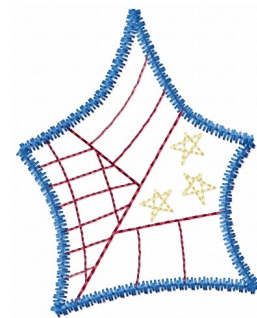

Name: Star Shape Machine Embroidery Design

SKU: HS01-HSE100548

Brand: HeartStrings Embroidery

Unique Colors: 13 (5 color Stops)

Unique Colors

| | Color Name (Color Code) | Manufacturer - Type |
|--|--|-----------------------------|
|  | Super White (1001) [No Color Selected] | madeira - rayon |
|  | Dusty Lilac (1263) [No Color Selected] | madeira - rayon |
|  | Crocus (286) | Exquisite - Polyester 1000m |

Complete Color Sequence

| # | | Color Name (Color Code) | Manufacturer - Type |
|---|--|--|--------------------------------|
| 1 | | Super White (1001) [No Color Selected] | madeira - rayon |
| 2 | | Super White (1001) [No Color Selected] | madeira - rayon |
| 3 | | Crocus (286) | Exquisite - Polyester 1000m |