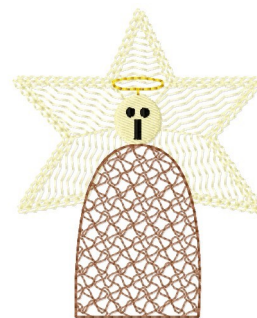

Name: Primitive Star Angel Machine Embroidery Design

SKU: HS01-HSE100535

Brand: HeartStrings Embroidery

Unique Colors: 13 (5 color Stops)

Unique Colors

	Color Name (Color Code)	Manufacturer - Type
	Super White (1001) [No Color Selected]	madeira - rayon
	Dusty Lilac (1263) [No Color Selected]	madeira - rayon
	Crocus (286)	Exquisite - Polyester 1000m

Complete Color Sequence

#		Color Name (Color Code)	Manufacturer - Type
1		Super White (1001) [No Color Selected]	madeira - rayon
2		Super White (1001) [No Color Selected]	madeira - rayon
3		Crocus (286)	Exquisite - Polyester 1000m