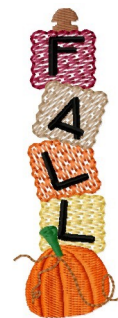

Name: Fall Pumpkin Machine Embroidery Design

SKU: HS01-HSE100531

Brand: HeartStrings Embroidery

Unique Colors: 13 (9 color Stops)

Unique Colors

	Color Name (Color Code)	Manufacturer - Type
	Super White (1001) [No Color Selected]	madeira - rayon
	Dusty Lilac (1263) [No Color Selected]	madeira - rayon
	Crocus (286)	Exquisite - Polyester 1000m

Complete Color Sequence

#		Color Name (Color Code)	Manufacturer - Type
1		Super White (1001) [No Color Selected]	madeira - rayon
2		Super White (1001) [No Color Selected]	madeira - rayon
3		Crocus (286)	Exquisite - Polyester 1000m