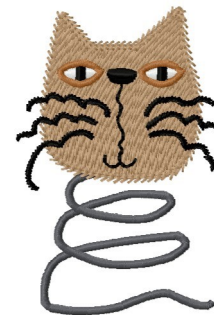

Name: Springy Cat Machine Embroidery Design

SKU: HS01-HSE100504

Brand: HeartStrings Embroidery

Unique Colors: 13 (5 color Stops)

Unique Colors

	Color Name (Color Code)	Manufacturer - Type
	Super White (1001) [No Color Selected]	madeira - rayon
	Dusty Lilac (1263) [No Color Selected]	madeira - rayon
	Crocus (286)	Exquisite - Polyester 1000m

Complete Color Sequence

#		Color Name (Color Code)	Manufacturer - Type
1		Super White (1001) [No Color Selected]	madeira - rayon
2		Super White (1001) [No Color Selected]	madeira - rayon
3		Crocus (286)	Exquisite - Polyester 1000m