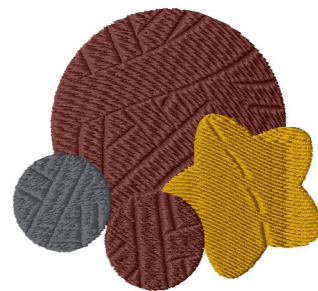

**Name:** Balls & Star Machine Embroidery Design

**SKU:** HS01-HSE100498

**Brand:** HeartStrings Embroidery

**Unique Colors:** 13 (4 color Stops)

## Unique Colors

	<b>Color Name (Color Code)</b>	<b>Manufacturer - Type</b>
	Super White (1001) [No Color Selected]	madeira - rayon
	Dusty Lilac (1263) [No Color Selected]	madeira - rayon
	Crocus (286)	Exquisite - Polyester 1000m

# Complete Color Sequence

#		Color Name (Color Code)	Manufacturer - Type
1		Super White (1001) [No Color Selected]	madeira - rayon
2		Super White (1001) [No Color Selected]	madeira - rayon
3		Crocus (286)	Exquisite - Polyester 1000m