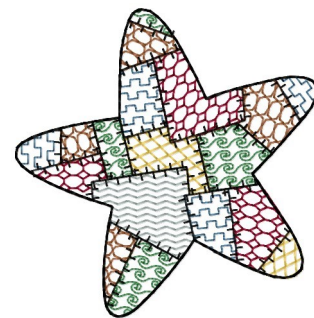

Name: Patchwork Star Machine Embroidery Design

SKU: HS01-HSE100493

Brand: HeartStrings Embroidery

Unique Colors: 13 (7 color Stops)

Unique Colors

	Color Name (Color Code)	Manufacturer - Type
	Super White (1001) [No Color Selected]	madeira - rayon
	Dusty Lilac (1263) [No Color Selected]	madeira - rayon
	Crocus (286)	Exquisite - Polyester 1000m

Complete Color Sequence

#		Color Name (Color Code)	Manufacturer - Type
1		Super White (1001) [No Color Selected]	madeira - rayon
2		Super White (1001) [No Color Selected]	madeira - rayon
3		Crocus (286)	Exquisite - Polyester 1000m