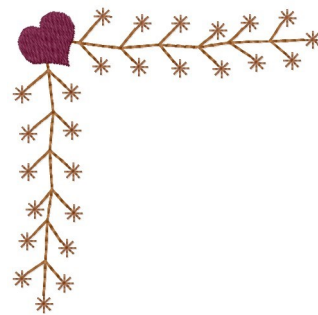

Name: Heart Corner Machine Embroidery Design

SKU: HS01-HSE100486

Brand: HeartStrings Embroidery

Unique Colors: 13 (3 color Stops)

Unique Colors

	Color Name (Color Code)	Manufacturer - Type
	Super White (1001) [No Color Selected]	madeira - rayon
	Dusty Lilac (1263) [No Color Selected]	madeira - rayon
	Crocus (286)	Exquisite - Polyester 1000m

Complete Color Sequence

#		Color Name (Color Code)	Manufacturer - Type
1		Super White (1001) [No Color Selected]	madeira - rayon
2		Super White (1001) [No Color Selected]	madeira - rayon
3		Crocus (286)	Exquisite - Polyester 1000m