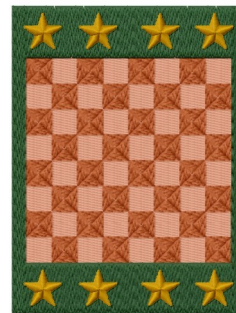

Name: Checked Star Block Machine Embroidery Design

SKU: HS01-HSE100468

Brand: HeartStrings Embroidery

Unique Colors: 13 (4 color Stops)

Unique Colors

	Color Name (Color Code)	Manufacturer - Type
	Super White (1001) [No Color Selected]	madeira - rayon
	Dusty Lilac (1263) [No Color Selected]	madeira - rayon
	Crocus (286)	Exquisite - Polyester 1000m

Complete Color Sequence

#		Color Name (Color Code)	Manufacturer - Type
1		Super White (1001) [No Color Selected]	madeira - rayon
2		Super White (1001) [No Color Selected]	madeira - rayon
3		Crocus (286)	Exquisite - Polyester 1000m