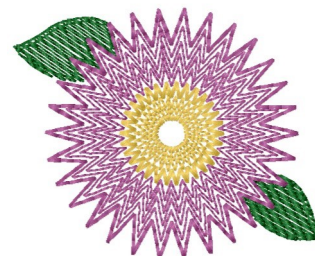

Name: Purple Flower Machine Embroidery Design

SKU: HS01-HSE100467

Brand: HeartStrings Embroidery

Unique Colors: 13 (3 color Stops)

Unique Colors

	Color Name (Color Code)	Manufacturer - Type
	Super White (1001) [No Color Selected]	madeira - rayon
	Dusty Lilac (1263) [No Color Selected]	madeira - rayon
	Crocus (286)	Exquisite - Polyester 1000m

Complete Color Sequence

#		Color Name (Color Code)	Manufacturer - Type
1		Super White (1001) [No Color Selected]	madeira - rayon
2		Super White (1001) [No Color Selected]	madeira - rayon
3		Crocus (286)	Exquisite - Polyester 1000m