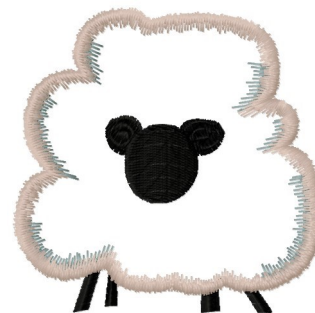

**Name:** Fluffy Ewe Machine Embroidery Design

**SKU:** HS01-HSE100461

**Brand:** HeartStrings Embroidery

**Unique Colors:** 13 (5 color Stops)

## Unique Colors

	<b>Color Name (Color Code)</b>	<b>Manufacturer - Type</b>
	Super White (1001) [No Color Selected]	madeira - rayon
	Dusty Lilac (1263) [No Color Selected]	madeira - rayon
	Crocus (286)	Exquisite - Polyester 1000m