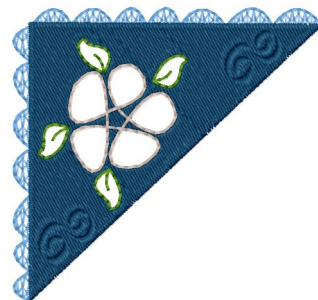

Name: Floral Corner Machine Embroidery Design

SKU: HS01-HSE100457

Brand: HeartStrings Embroidery

Unique Colors: 13 (4 color Stops)

Unique Colors

	Color Name (Color Code)	Manufacturer - Type
	Super White (1001) [No Color Selected]	madeira - rayon
	Dusty Lilac (1263) [No Color Selected]	madeira - rayon
	Crocus (286)	Exquisite - Polyester 1000m

Complete Color Sequence

#		Color Name (Color Code)	Manufacturer - Type
1		Super White (1001) [No Color Selected]	madeira - rayon
2		Super White (1001) [No Color Selected]	madeira - rayon
3		Crocus (286)	Exquisite - Polyester 1000m