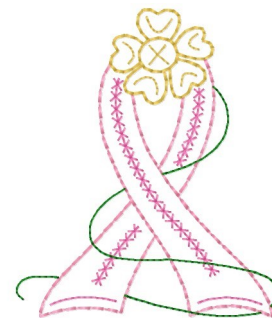

Name: Floral Awareness Ribbon Machine Embroidery Design

SKU: HS01-HSE100444

Brand: HeartStrings Embroidery

Unique Colors: 13 (4 color Stops)

Unique Colors

	Color Name (Color Code)	Manufacturer - Type
	Super White (1001) [No Color Selected]	madeira - rayon
	Dusty Lilac (1263) [No Color Selected]	madeira - rayon
	Crocus (286)	Exquisite - Polyester 1000m