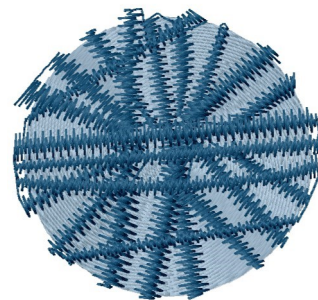

Name: Yarn Ball Machine Embroidery Design

SKU: HS01-HSE100441

Brand: HeartStrings Embroidery

Unique Colors: 13 (2 color Stops)

Unique Colors

	Color Name (Color Code)	Manufacturer - Type
	Super White (1001) [No Color Selected]	madeira - rayon
	Dusty Lilac (1263) [No Color Selected]	madeira - rayon
	Crocus (286)	Exquisite - Polyester 1000m

Complete Color Sequence

#		Color Name (Color Code)	Manufacturer - Type
1		Super White (1001) [No Color Selected]	madeira - rayon
2		Super White (1001) [No Color Selected]	madeira - rayon
3		Crocus (286)	Exquisite - Polyester 1000m