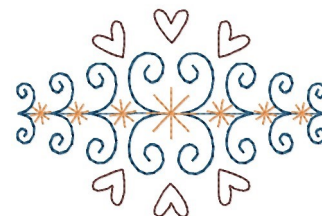

Name: Heart Decoration

SKU: HS01-HSE100436

Brand: HeartStrings Embroidery

Unique Colors: 13 (3 color Stops)

Unique Colors

	Color Name (Color Code)	Manufacturer - Type
	Super White (1001) [No Color Selected]	madeira - rayon
	Dusty Lilac (1263) [No Color Selected]	madeira - rayon
	Crocus (286)	Exquisite - Polyester 1000m

Complete Color Sequence

#		Color Name (Color Code)	Manufacturer - Type
1		Super White (1001) [No Color Selected]	madeira - rayon
2		Super White (1001) [No Color Selected]	madeira - rayon
3		Crocus (286)	Exquisite - Polyester 1000m