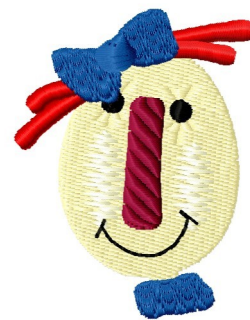

**Name:** Raggedy Anne Machine Embroidery Design

**SKU:** HS01-HSE100422

**Brand:** HeartStrings Embroidery

**Unique Colors:** 13 (6 color Stops)

## Unique Colors

	Color Name (Color Code)	Manufacturer - Type
	Super White (1001) [No Color Selected]	madeira - rayon
	Dusty Lilac (1263) [No Color Selected]	madeira - rayon
	Crocus (286)	Exquisite - Polyester 1000m

# Complete Color Sequence

#		Color Name (Color Code)	Manufacturer - Type
1		Super White (1001) [No Color Selected]	madeira - rayon
2		Super White (1001) [No Color Selected]	madeira - rayon
3		Crocus (286)	Exquisite - Polyester 1000m