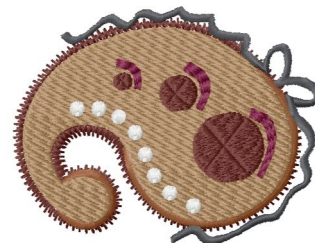

**Name:** Primitive Paisley Machine Embroidery Design

**SKU:** HS01-HSE100415

**Brand:** HeartStrings Embroidery

**Unique Colors:** 13 (7 color Stops)

## Unique Colors

	<b>Color Name (Color Code)</b>	<b>Manufacturer - Type</b>
	Super White (1001) [No Color Selected]	madeira - rayon
	Dusty Lilac (1263) [No Color Selected]	madeira - rayon
	Crocus (286)	Exquisite - Polyester 1000m

# Complete Color Sequence

#		Color Name (Color Code)	Manufacturer - Type
1		Super White (1001) [No Color Selected]	madeira - rayon
2		Super White (1001) [No Color Selected]	madeira - rayon
3		Crocus (286)	Exquisite - Polyester 1000m