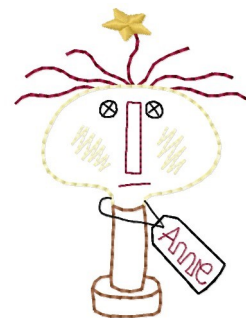

Name: Anne Head Machine Embroidery Design

SKU: HS01-HSE100408

Brand: HeartStrings Embroidery

Unique Colors: 13 (5 color Stops)

Unique Colors

	Color Name (Color Code)	Manufacturer - Type
	Super White (1001) [No Color Selected]	madeira - rayon
	Dusty Lilac (1263) [No Color Selected]	madeira - rayon
	Crocus (286)	Exquisite - Polyester 1000m

Complete Color Sequence

#		Color Name (Color Code)	Manufacturer - Type
1		Super White (1001) [No Color Selected]	madeira - rayon
2		Super White (1001) [No Color Selected]	madeira - rayon
3		Crocus (286)	Exquisite - Polyester 1000m