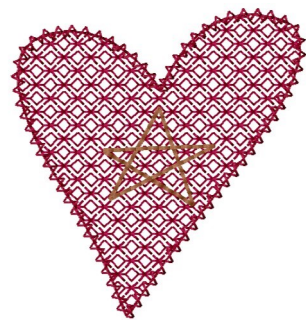

Name: Star Heart Machine Embroidery Design

SKU: HS01-HSE100405

Brand: HeartStrings Embroidery

Unique Colors: 13 (3 color Stops)

Unique Colors

	Color Name (Color Code)	Manufacturer - Type
	Super White (1001) [No Color Selected]	madeira - rayon
	Dusty Lilac (1263) [No Color Selected]	madeira - rayon
	Crocus (286)	Exquisite - Polyester 1000m

Complete Color Sequence

#		Color Name (Color Code)	Manufacturer - Type
1		Super White (1001) [No Color Selected]	madeira - rayon
2		Super White (1001) [No Color Selected]	madeira - rayon
3		Crocus (286)	Exquisite - Polyester 1000m