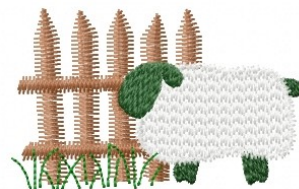

Name: Sheep Fence Machine Embroidery Design

SKU: HS01-HSE100398

Brand: HeartStrings Embroidery

Unique Colors: 13 (5 color Stops)

Unique Colors

	Color Name (Color Code)	Manufacturer - Type
	Super White (1001) [No Color Selected]	madeira - rayon
	Dusty Lilac (1263) [No Color Selected]	madeira - rayon
	Crocus (286)	Exquisite - Polyester 1000m

Complete Color Sequence

#		Color Name (Color Code)	Manufacturer - Type
1		Super White (1001) [No Color Selected]	madeira - rayon
2		Super White (1001) [No Color Selected]	madeira - rayon
3		Crocus (286)	Exquisite - Polyester 1000m