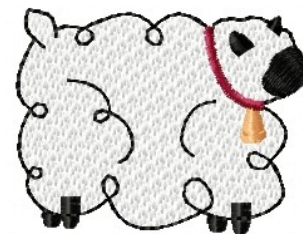

Name: Fluffy Sheep Machine Embroidery Design

SKU: HS01-HSE100382

Brand: HeartStrings Embroidery

Unique Colors: 13 (4 color Stops)

Unique Colors

	Color Name (Color Code)	Manufacturer - Type
	Super White (1001) [No Color Selected]	madeira - rayon
	Dusty Lilac (1263) [No Color Selected]	madeira - rayon
	Crocus (286)	Exquisite - Polyester 1000m