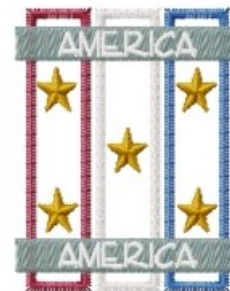

**Name:** America Machine Embroidery Design

**SKU:** HS01-HSE100374

**Brand:** HeartStrings Embroidery

**Unique Colors:** 13 (12 color Stops)

## Unique Colors

	Color Name (Color Code)	Manufacturer - Type
	Super White (1001) [No Color Selected]	madeira - rayon
	Dusty Lilac (1263) [No Color Selected]	madeira - rayon
	Crocus (286)	Exquisite - Polyester 1000m