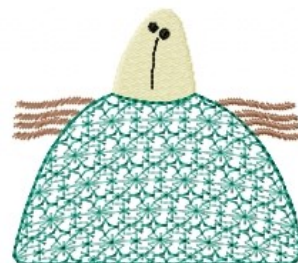

Name: Folk Art Angel Machine Embroidery Design

SKU: HS01-HSE100373

Brand: HeartStrings Embroidery

Unique Colors: 13 (4 color Stops)

Unique Colors

	Color Name (Color Code)	Manufacturer - Type
	Super White (1001) [No Color Selected]	madeira - rayon
	Dusty Lilac (1263) [No Color Selected]	madeira - rayon
	Crocus (286)	Exquisite - Polyester 1000m

Complete Color Sequence

#		Color Name (Color Code)	Manufacturer - Type
1		Super White (1001) [No Color Selected]	madeira - rayon
2		Super White (1001) [No Color Selected]	madeira - rayon
3		Crocus (286)	Exquisite - Polyester 1000m