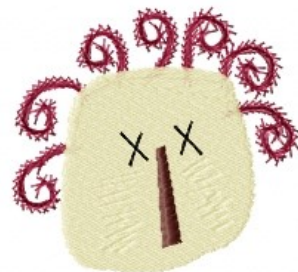

Name: Folk Art Doll Machine Embroidery Design

SKU: HS01-HSE100368

Brand: HeartStrings Embroidery

Unique Colors: 13 (4 color Stops)

Unique Colors

	Color Name (Color Code)	Manufacturer - Type
	Super White (1001) [No Color Selected]	madeira - rayon
	Dusty Lilac (1263) [No Color Selected]	madeira - rayon
	Crocus (286)	Exquisite - Polyester 1000m

Complete Color Sequence

#		Color Name (Color Code)	Manufacturer - Type
1		Super White (1001) [No Color Selected]	madeira - rayon
2		Super White (1001) [No Color Selected]	madeira - rayon
3		Crocus (286)	Exquisite - Polyester 1000m