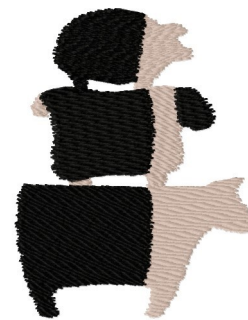

Name: Livestock Machine Embroidery Design

SKU: HS01-HSE100349

Brand: HeartStrings Embroidery

Unique Colors: 13 (2 color Stops)

Unique Colors

	Color Name (Color Code)	Manufacturer - Type
	Super White (1001) [No Color Selected]	madeira - rayon
	Dusty Lilac (1263) [No Color Selected]	madeira - rayon
	Crocus (286)	Exquisite - Polyester 1000m

Complete Color Sequence

#		Color Name (Color Code)	Manufacturer - Type
1		Super White (1001) [No Color Selected]	madeira - rayon
2		Super White (1001) [No Color Selected]	madeira - rayon
3		Crocus (286)	Exquisite - Polyester 1000m