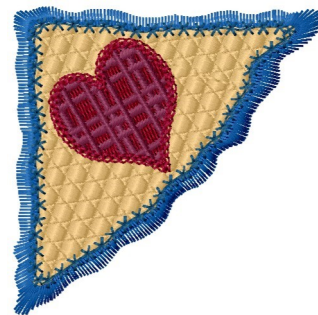

**Name:** Heart Corner Machine Embroidery Design

**SKU:** HS01-HSE100271

**Brand:** HeartStrings Embroidery

**Unique Colors:** 13 (7 color Stops)

## Unique Colors

	<b>Color Name (Color Code)</b>	<b>Manufacturer - Type</b>
	Super White (1001) [No Color Selected]	madeira - rayon
	Dusty Lilac (1263) [No Color Selected]	madeira - rayon
	Crocus (286)	Exquisite - Polyester 1000m

# Complete Color Sequence

#		Color Name (Color Code)	Manufacturer - Type
1		Super White (1001) [No Color Selected]	madeira - rayon
2		Super White (1001) [No Color Selected]	madeira - rayon
3		Crocus (286)	Exquisite - Polyester 1000m