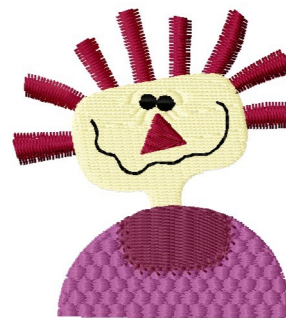

Name: Primitive Raggedy Ann Machine
Embroidery Design

SKU: HS01-HSE100264

Brand: HeartStrings Embroidery

Unique Colors: 13 (6 color Stops)

Unique Colors

	Color Name (Color Code)	Manufacturer - Type
	Super White (1001) [No Color Selected]	madeira - rayon
	Dusty Lilac (1263) [No Color Selected]	madeira - rayon
	Crocus (286)	Exquisite - Polyester 1000m

Complete Color Sequence

#		Color Name (Color Code)	Manufacturer - Type
1		Super White (1001) [No Color Selected]	madeira - rayon
2		Super White (1001) [No Color Selected]	madeira - rayon
3		Crocus (286)	Exquisite - Polyester 1000m