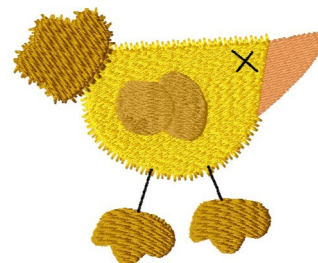

Name: Primitive Chick Machine Embroidery Design

SKU: HS01-HSE100238

Brand: HeartStrings Embroidery

Unique Colors: 13 (5 color Stops)

Unique Colors

	Color Name (Color Code)	Manufacturer - Type
	Super White (1001) [No Color Selected]	madeira - rayon
	Dusty Lilac (1263) [No Color Selected]	madeira - rayon
	Crocus (286)	Exquisite - Polyester 1000m

Complete Color Sequence

#		Color Name (Color Code)	Manufacturer - Type
1		Super White (1001) [No Color Selected]	madeira - rayon
2		Super White (1001) [No Color Selected]	madeira - rayon
3		Crocus (286)	Exquisite - Polyester 1000m