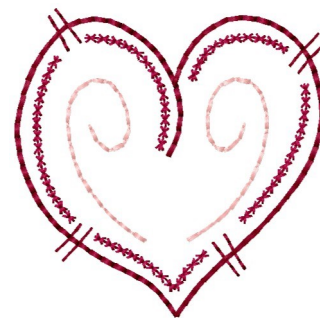

Name: Outline Heart Machine Embroidery Design

SKU: HS01-HSE100226

Brand: HeartStrings Embroidery

Unique Colors: 13 (3 color Stops)

Unique Colors

	Color Name (Color Code)	Manufacturer - Type
	Super White (1001) [No Color Selected]	madeira - rayon
	Dusty Lilac (1263) [No Color Selected]	madeira - rayon
	Crocus (286)	Exquisite - Polyester 1000m