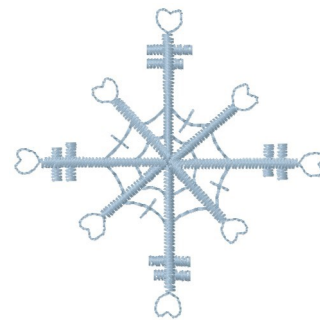

Name: Snowflake Machine Embroidery Design

SKU: HS01-HSE100222

Brand: HeartStrings Embroidery

Unique Colors: 13 (1 color Stops)

Unique Colors

| | Color Name (Color Code) | Manufacturer - Type |
|--|--|-----------------------------|
|  | Super White (1001) [No Color Selected] | madeira - rayon |
|  | Dusty Lilac (1263) [No Color Selected] | madeira - rayon |
|  | Crocus (286) | Exquisite - Polyester 1000m |

Complete Color Sequence

| # | | Color Name (Color Code) | Manufacturer - Type |
|---|--|--|--------------------------------|
| 1 | | Super White (1001) [No Color Selected] | madeira - rayon |
| 2 | | Super White (1001) [No Color Selected] | madeira - rayon |
| 3 | | Crocus (286) | Exquisite - Polyester 1000m |