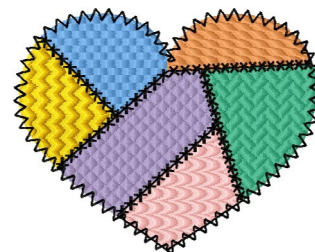

**Name:** Patchwork Heart Machine Embroidery Design

**SKU:** HS01-HSE100220

**Brand:** HeartStrings Embroidery

**Unique Colors:** 13 (7 color Stops)

## Unique Colors

	<b>Color Name (Color Code)</b>	<b>Manufacturer - Type</b>
	Super White (1001) [No Color Selected]	madeira - rayon
	Dusty Lilac (1263) [No Color Selected]	madeira - rayon
	Crocus (286)	Exquisite - Polyester 1000m

# Complete Color Sequence

#		Color Name (Color Code)	Manufacturer - Type
1		Super White (1001) [No Color Selected]	madeira - rayon
2		Super White (1001) [No Color Selected]	madeira - rayon
3		Crocus (286)	Exquisite - Polyester 1000m