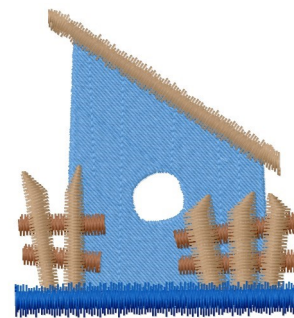

**Name:** Birdhouse Machine Embroidery Design

**SKU:** HS01-HSE100201

**Brand:** HeartStrings Embroidery

**Unique Colors:** 13 (4 color Stops)

## Unique Colors

	<b>Color Name (Color Code)</b>	<b>Manufacturer - Type</b>
	Super White (1001) [No Color Selected]	madeira - rayon
	Dusty Lilac (1263) [No Color Selected]	madeira - rayon
	Crocus (286)	Exquisite - Polyester 1000m

# Complete Color Sequence

#		Color Name (Color Code)	Manufacturer - Type
1		Super White (1001) [No Color Selected]	madeira - rayon
2		Super White (1001) [No Color Selected]	madeira - rayon
3		Crocus (286)	Exquisite - Polyester 1000m