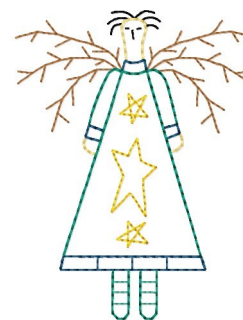

Name: Primitive Angel Machine Embroidery Design

SKU: HS01-HSE100198

Brand: HeartStrings Embroidery

Unique Colors: 13 (6 color Stops)

Unique Colors

	Color Name (Color Code)	Manufacturer - Type
	Super White (1001) [No Color Selected]	madeira - rayon
	Dusty Lilac (1263) [No Color Selected]	madeira - rayon
	Crocus (286)	Exquisite - Polyester 1000m

Complete Color Sequence

#		Color Name (Color Code)	Manufacturer - Type
1		Super White (1001) [No Color Selected]	madeira - rayon
2		Super White (1001) [No Color Selected]	madeira - rayon
3		Crocus (286)	Exquisite - Polyester 1000m