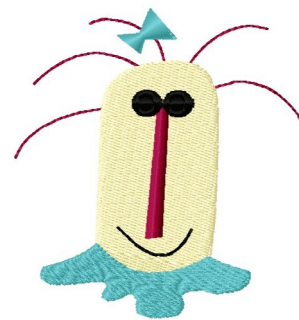

**Name:** Raggedy Doll Head Machine Embroidery Design

**SKU:** HS01-HSE100190

**Brand:** HeartStrings Embroidery

**Unique Colors:** 13 (5 color Stops)

## Unique Colors

	Color Name (Color Code)	Manufacturer - Type
	Super White (1001) [No Color Selected]	madeira - rayon
	Dusty Lilac (1263) [No Color Selected]	madeira - rayon
	Crocus (286)	Exquisite - Polyester 1000m