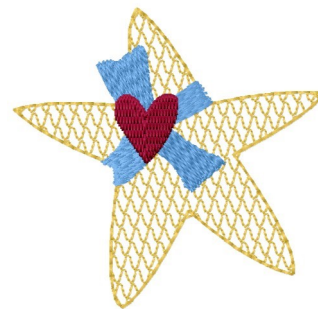

**Name:** Love Star Machine Embroidery Design

**SKU:** HS01-HSE100180

**Brand:** HeartStrings Embroidery

**Unique Colors:** 13 (3 color Stops)

## Unique Colors

	<b>Color Name (Color Code)</b>	<b>Manufacturer - Type</b>
	Super White (1001) [No Color Selected]	madeira - rayon
	Dusty Lilac (1263) [No Color Selected]	madeira - rayon
	Crocus (286)	Exquisite - Polyester 1000m

# Complete Color Sequence

#		Color Name (Color Code)	Manufacturer - Type
1		Super White (1001) [No Color Selected]	madeira - rayon
2		Super White (1001) [No Color Selected]	madeira - rayon
3		Crocus (286)	Exquisite - Polyester 1000m