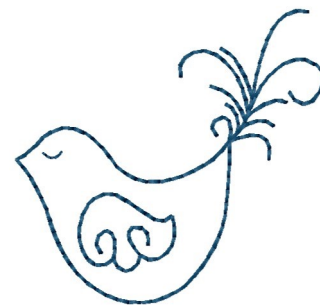

Name: Bird Outline Machine Embroidery Design

SKU: HS01-HSE100154

Brand: HeartStrings Embroidery

Unique Colors: 13 (1 color Stops)

Unique Colors

	Color Name (Color Code)	Manufacturer - Type
	Super White (1001) [No Color Selected]	madeira - rayon
	Dusty Lilac (1263) [No Color Selected]	madeira - rayon
	Crocus (286)	Exquisite - Polyester 1000m