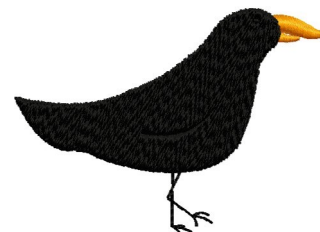

Name: Raven Machine Embroidery Design

SKU: HS01-HSE100143

Brand: HeartStrings Embroidery

Unique Colors: 13 (2 color Stops)

Unique Colors

	Color Name (Color Code)	Manufacturer - Type
	Super White (1001) [No Color Selected]	madeira - rayon
	Dusty Lilac (1263) [No Color Selected]	madeira - rayon
	Crocus (286)	Exquisite - Polyester 1000m

Complete Color Sequence

#		Color Name (Color Code)	Manufacturer - Type
1		Super White (1001) [No Color Selected]	madeira - rayon
2		Super White (1001) [No Color Selected]	madeira - rayon
3		Crocus (286)	Exquisite - Polyester 1000m