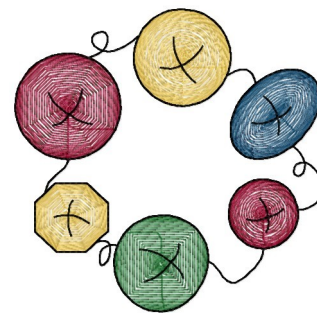

Name: Buttons Machine Embroidery Design

SKU: HS01-HSE100134

Brand: HeartStrings Embroidery

Unique Colors: 13 (5 color Stops)

Unique Colors

	Color Name (Color Code)	Manufacturer - Type
	Super White (1001) [No Color Selected]	madeira - rayon
	Dusty Lilac (1263) [No Color Selected]	madeira - rayon
	Crocus (286)	Exquisite - Polyester 1000m

Complete Color Sequence

#		Color Name (Color Code)	Manufacturer - Type
1		Super White (1001) [No Color Selected]	madeira - rayon
2		Super White (1001) [No Color Selected]	madeira - rayon
3		Crocus (286)	Exquisite - Polyester 1000m