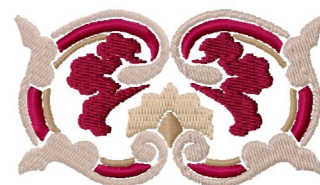

Name: Flourish Decoration Machine Embroidery Design

SKU: HS01-HSE100101

Brand: HeartStrings Embroidery

Unique Colors: 13 (5 color Stops)

Unique Colors

	Color Name (Color Code)	Manufacturer - Type
	Super White (1001) [No Color Selected]	madeira - rayon
	Dusty Lilac (1263) [No Color Selected]	madeira - rayon
	Crocus (286)	Exquisite - Polyester 1000m

Complete Color Sequence

#		Color Name (Color Code)	Manufacturer - Type
1		Super White (1001) [No Color Selected]	madeira - rayon
2		Super White (1001) [No Color Selected]	madeira - rayon
3		Crocus (286)	Exquisite - Polyester 1000m