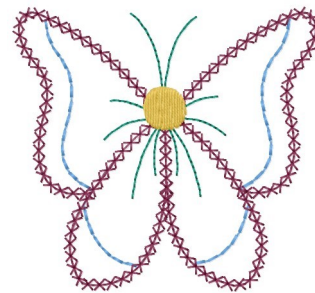

**Name:** Butterfly Outline Machine Embroidery Design

**SKU:** HS01-HSE100098

**Brand:** HeartStrings Embroidery

**Unique Colors:** 13 (4 color Stops)

## Unique Colors

|  | Color Name (Color Code)                | Manufacturer - Type         |
|--|--|-----------------------------|
|  | Super White (1001) [No Color Selected] | madeira - rayon             |
|  | Dusty Lilac (1263) [No Color Selected] | madeira - rayon             |
|  | Crocus (286)                           | Exquisite - Polyester 1000m |

# Complete Color Sequence

| # |   | Color Name (Color Code)                | Manufacturer - Type            |
|---|---|--|--------------------------------|
| 1 |  | Super White (1001) [No Color Selected] | madeira - rayon                |
| 2 |  | Super White (1001) [No Color Selected] | madeira - rayon                |
| 3 |  | Crocus (286)                           | Exquisite - Polyester<br>1000m |