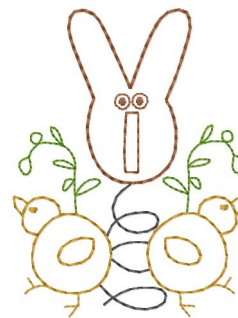

Name: Bunny & Chicks Machine Embroidery Design

SKU: HS01-HSE100085

Brand: HeartStrings Embroidery

Unique Colors: 13 (4 color Stops)

Unique Colors

	Color Name (Color Code)	Manufacturer - Type
	Super White (1001) [No Color Selected]	madeira - rayon
	Dusty Lilac (1263) [No Color Selected]	madeira - rayon
	Crocus (286)	Exquisite - Polyester 1000m