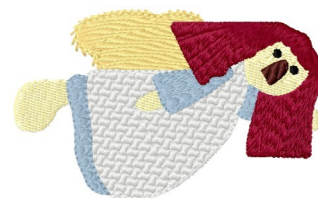

Name: Raggedy Ann Angel Machine Embroidery Design

SKU: HS01-HSE100067

Brand: HeartStrings Embroidery

Unique Colors: 13 (7 color Stops)

Unique Colors

	Color Name (Color Code)	Manufacturer - Type
	Super White (1001) [No Color Selected]	madeira - rayon
	Dusty Lilac (1263) [No Color Selected]	madeira - rayon
	Crocus (286)	Exquisite - Polyester 1000m

Complete Color Sequence

#		Color Name (Color Code)	Manufacturer - Type
1		Super White (1001) [No Color Selected]	madeira - rayon
2		Super White (1001) [No Color Selected]	madeira - rayon
3		Crocus (286)	Exquisite - Polyester 1000m